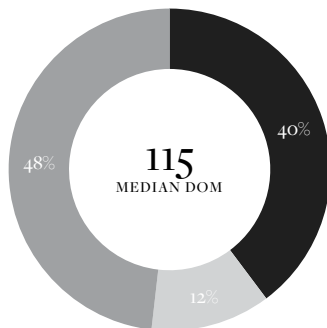

DEAL COUNT | 2018 - 2022

QTRLY MEDIAN SALE \$/SQFT | 2018 - 2022

MEDIAN SALE PRICE | 2018 - 2022

QTRLY MEDIAN SALE PRICE | 2018 - 2022

DAYS ON MARKET

Legend: <7 (Blue), 7-30 (Orange), 30-90 (Black), 90-120 (Grey), 120+ (Dark Grey)