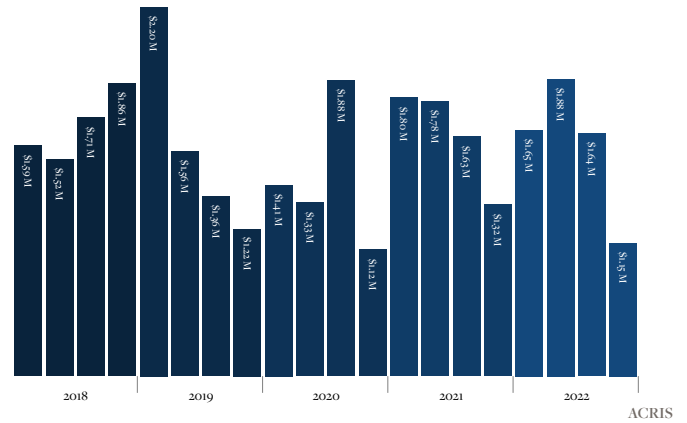

DEAL COUNT | 2018 - 2022

QTRLY MEDIAN SALE \$/SQFT | 2018 - 2022

MEDIAN SALE PRICE | 2018 - 2022

QTRLY MEDIAN SALE PRICE | 2018 - 2022

DAYS ON MARKET

Legend: <7 (Blue), 7-30 (Orange), 30-90 (Black), 90-120 (Grey), 120+ (Dark Grey)

MEDIAN SALE PRICE | 2018 - 2022