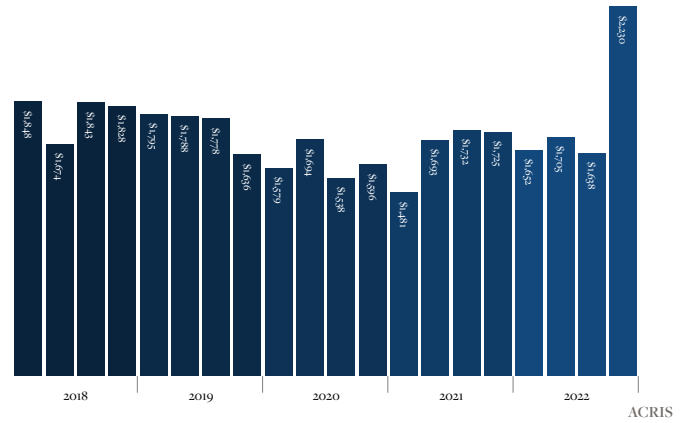

DEAL COUNT | 2018 - 2022

QTRLY MEDIAN SALE \$/SQFT | 2018 - 2022

MEDIAN SALE PRICE | 2018 - 2022

QTRLY MEDIAN SALE PRICE | 2018 - 2022

DAYS ON MARKET

Legend: <7 (Blue), 7-30 (Orange), 30-90 (Black), 90-120 (Grey), 120+ (Dark Grey)