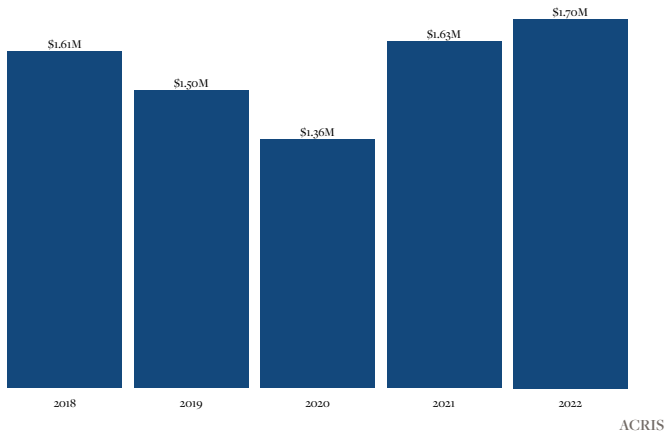

DEAL COUNT | 2018 - 2022

QTRLY MEDIAN SALE \$/SQFT | 2018 - 2022

MEDIAN SALE PRICE | 2018 - 2022

QTRLY MEDIAN SALE PRICE | 2018 - 2022

DAYS ON MARKET

Legend: <7 (Blue), 7-30 (Orange), 30-90 (Black), 90-120 (Grey), 120+ (Dark Grey)

MEDIAN SALE PRICE | 2018 - 2022