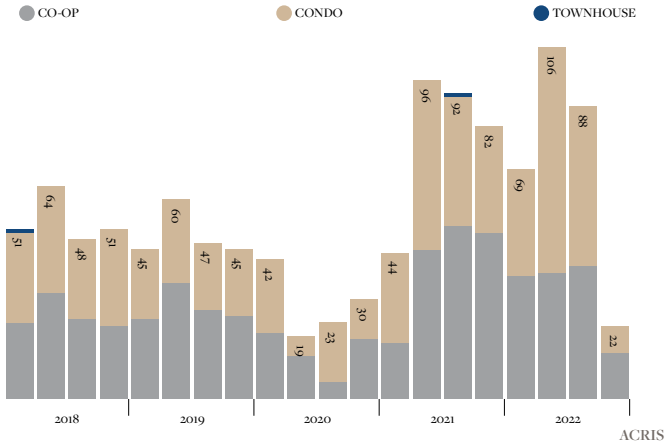

DEAL COUNT | 2018 - 2022

QTRLY MEDIAN SALE \$/SQFT | 2018 - 2022

MEDIAN SALE PRICE | 2018 - 2022

QTRLY MEDIAN SALE PRICE | 2018 - 2022

DAYS ON MARKET

Legend: <7 (Blue), 7-30 (Orange), 30-90 (Black), 90-120 (Grey), 120+ (Dark Grey)