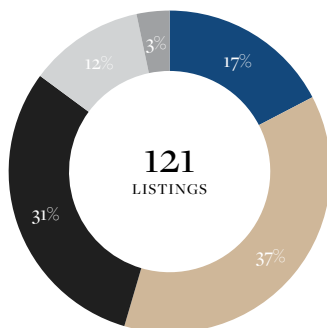

DAYS ON MARKET

● <7 ● 7-30 ● 30-90 ● 90-120 ● 120+

QTRLY MEDIAN SALE PRICE | 2021 - 2023

MAINT./COMMON

DEAL COUNT BY SEGMENT | 2023

● UNDER \$1M ● \$1-\$3M ● \$3-\$8M ● \$8-\$12M ● \$12M+

BEDROOM COUNT

● STUDIO ● 1 BR ● 2 BR ● 3 BR ● 4+ BR