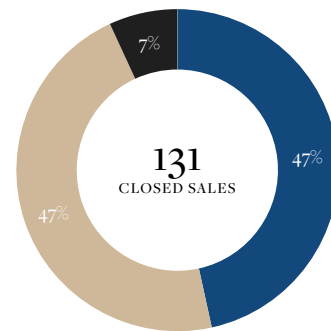

DAYS ON MARKET

● <7 ● 7-30 ● 30-90 ● 90-120 ● 120+

QTRLY MEDIAN SALE PRICE | 2021 - 2023

MAINT./COMMON

DEAL COUNT BY SEGMENT | 2023

● UNDER \$1M ● \$1-\$3M ● \$3-\$8M ● \$8-\$12M ● \$12M+

BEDROOM COUNT

● STUDIO ● 1 BR ● 2 BR ● 3 BR ● 4+ BR