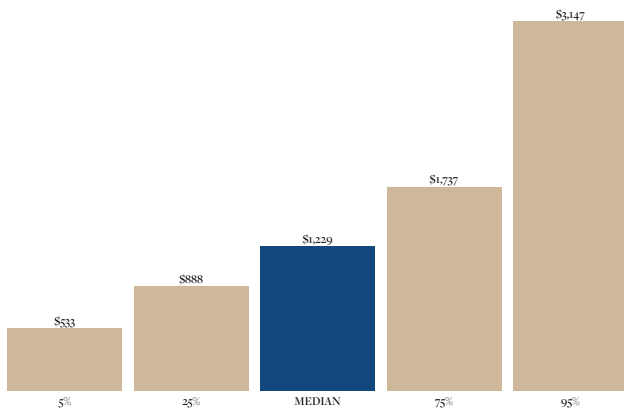

DAYS ON MARKET

● <7 ● 7-30 ● 30-90 ● 90-120 ● 120+

QTRLY MEDIAN SALE PRICE | 2021 - 2023

MAINT./COMMON

DEAL COUNT BY SEGMENT | 2023

● UNDER \$1M ● \$1-\$3M ● \$3-\$8M ● \$8-\$12M ● \$12M+

BEDROOM COUNT

● STUDIO ● 1 BR ● 2 BR ● 3 BR ● 4+ BR

MEDIAN PRICE