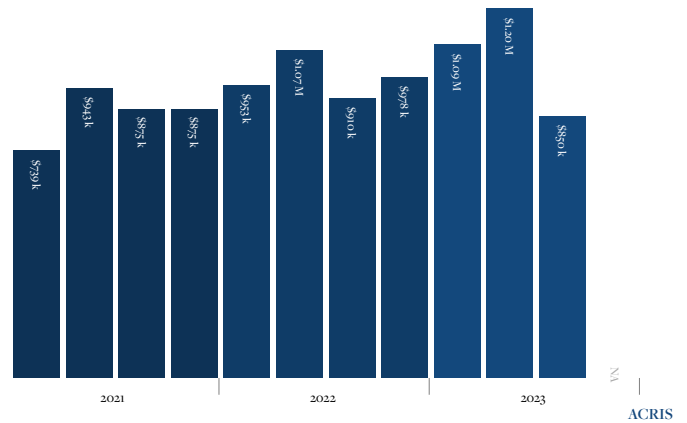

Karen Kostiw
Lic. RE Salesperson
917-524-4152 | kkostiw@warburgrealty.com

Lower East Side | All Sales | Active, In Contract, and Sold/Rented Listings: Listed, Reactivated, and Sold or Rented 1/1/2023 - 4/1/2023

DAYS ON MARKET

● <7 ● 7-30 ● 30-90 ● 90-120 ● 120+

QTRLY MEDIAN SALE PRICE | 2021 - 2023

MAINT./COMMON

DEAL COUNT BY SEGMENT | 2023

● UNDER \$1M ● \$1-\$3M ● \$3-\$8M ● \$8-\$12M ● \$12M+

BEDROOM COUNT

● STUDIO ● 1 BR ● 2 BR ● 3 BR ● 4+ BR