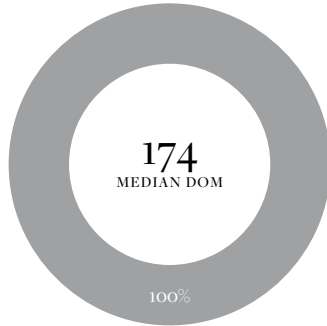

DAYS ON MARKET

● <7 ● 7-30 ● 30-90 ● 90-120 ● 120+

QTRLY MEDIAN SALE PRICE | 2021 - 2023

MAINT./COMMON

DEAL COUNT BY SEGMENT | 2023

● UNDER \$1M ● \$1-\$3M ● \$3-\$8M ● \$8-\$12M ● \$12M+

BEDROOM COUNT

● STUDIO ● 1 BR ● 2 BR ● 3 BR ● 4+ BR